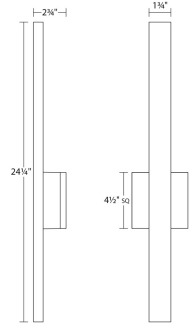

## Sword LED Sconce Spec Sheet

SKU: 7240.74-WL Learn more at:  
<https://sonnemanlight.com/sword-led-sconce>

Description: The power of simplicity is defined by the less-is-more declaration of this rectangular blade of light.

### Dimensions

Height:	24.25"
Width:	1.75"
Extends:	2.75"
Minimum Extension:	2.75"
Maximum Extension:	2.75"
Size:	24"
Canopy/Backplate/Base Depth:	4.5
Canopy/Backplate/Base Height:	4.5

### Shipping

Carton 1 L x W x H:	29" X 6" X 6"
Carton 1 Gross Weight:	3 LBS
Fixture Weight:	3