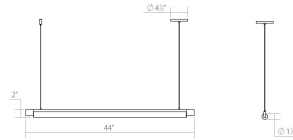

### Dimensions

Height:	2"
Width:	44"
Length:	1.5"
Canopy/Backplate/Base:	4.5"
Size:	44"
Canopy/Backplate/Base Height:	0.5"