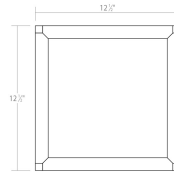

### Dimensions

Height:	8.75"
Width:	12.5"
Length:	12.5"
Size:	1-Light Medium
Canopy/Backplate/Base Width:	12.5
Canopy/Backplate/Base Depth:	12.5
Canopy/Backplate/Base Height:	0.75