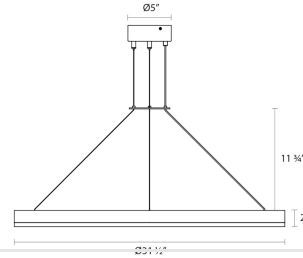

Project:

Corona Ring LED Pendant (3500K) Spec Sheet

SKU: 2317.16-35 Learn more at:
<https://sonnemanlight.com/corona-ring-led-pendant>

Description: Corona is a circular profile of light; a warm ringed glow of LED illumination providing both the presence and the absence of volume. Corona is available in a range of larger diameters. Also available as a [Square Pendant](#) and [Double Corona Ring Pendant](#).

Type #:

Dimensions

Height: 2"
Diameter: 31.5"
Canopy/Backplate/Base: 5"
Size: 32"

Electrical Specs

Bulb(s) Included?: Yes
Bulb 1 Type: Integral LED
Input Voltage: 120-277VAC
Wattage: 35
Initial Lumens: 2560
Delivered Lumens: 1760
Color Temperature: 3500K
CRI: 90
Power Supply Type: Driver
Power Supply Quantity: 1
Power Supply Location: Canopy
Dimming Type: TRIAC & ELV @120V / 0-10V
Bulb Max Wattage: 35

Installation

Installation: Licensed electrician required
Sloped Ceiling Compatible?: Not Compatible
Minimum Hanging Height: 18"
Maximum Hanging Height: 72"

Shipping

Carton 1 L x W x H: 35" X 34" X 5"
Carton 1 Gross Weight: 13 LBS