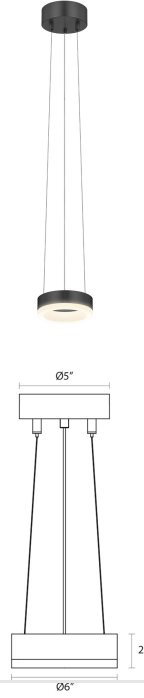

# Corona Ring LED Pendant Spec Sheet

SKU: 2311.25    Learn more at:  
<https://sonnemanlight.com/corona-ring-led-pendant>

Description: Corona is a circular profile of light; a warm ringed glow of LED illumination providing both the presence and the absence of volume. Corona is available in a range of larger diameters. Also available as a [Square Pendant](#) and [Double Corona Ring Pendant](#).

## Dimensions

Height:	2"
Diameter:	6"
Canopy/Backplate/Base:	5"
Hanging Details:	6" Adjustable Cable
Size:	6"

## Available Finishes

Available Finishes: Bright Satin Aluminum (.16), Satin Black (.25)