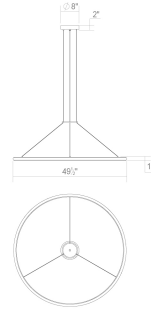

Project:

Luna 48" Round LED Pendant Spec Sheet

SKU: 2234.25 Learn more at:
<https://sonnemanlight.com/luna-round-led-pendant>

Description: Luna's soft round profile sweeps circumferentially into a smooth composition of interior and exterior illumination. Suspended delicately from minimal cables, Luna rings in several sizes can be composed in an intersecting array across a larger space or placed singly to render light with a dramatic minimal presence.

Type #:

Dimensions

Height: 1.5
Diameter: 49.5
Size: 48"

Electrical Specs

Bulb(s) Included?: Yes
Bulb 1 Type: Integral LED
Bulb Quantity: 2
Input Voltage: 120-277VAC
Wattage: 78
Initial Lumens: 8480
Delivered Lumens: 5780
Color Temperature: 3000K
CRI: 90
Power Supply Type: Driver
Power Supply Quantity: 2
Power Supply Location: Canopy
Dimming Type: TRIAC/ELV/
0-10V

Installation

Installation: Licensed electrician required
Sloped Ceiling Compatible?: Not Compatible
Cord Length: 20' Adjustable Cord/Cable
Minimum Hanging Height: 28
Maximum Hanging Height: 241.5

Shade

Shade 1 Material: Acrylic
Shade 2 Color: White