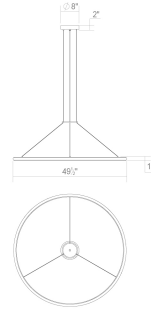

Project:

Luna 48" Round LED Pendant (3500K) Spec Sheet

SKU: 2234.16-35 Learn more at:
<https://sonnemanlight.com/luna-round-led-pendant>

Description: Luna's soft round profile sweeps circumferentially into a smooth composition of interior and exterior illumination. Suspended delicately from minimal cables, Luna rings in several sizes can be composed in an intersecting array across a larger space or placed singly to render light with a dramatic minimal presence.

Type #:

Dimensions

Height: 1.5
Diameter: 49.5
Size: 48"

Electrical Specs

Bulb(s) Included?: Yes
Bulb 1 Type: Integral LED
Bulb Quantity: 2
Input Voltage: 120-277VAC
Wattage: 78
Initial Lumens: 8480
Delivered Lumens: 5780
Color Temperature: 3500K
CRI: 90
Power Supply Type: Driver
Power Supply Quantity: 2
Power Supply Location: Canopy
Dimming Type: TRIAC/ELV/
0-10V

Installation

Installation: Licensed electrician required
Sloped Ceiling Compatible?: Not Compatible
Cord Length: 20' Adjustable Cord/Cable
Minimum Hanging Height: 28
Maximum Hanging Height: 241.5

Shade

Shade 1 Material: Acrylic
Shade 2 Color: White