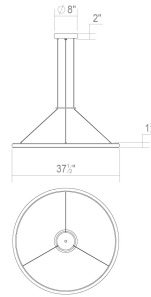

Project:

Luna 36" Round LED Pendant (3500K) Spec Sheet

SKU: 2233.25-35 Learn more at:
<https://sonnemanlight.com/luna-round-led-pendant>

Description: Luna's soft round profile sweeps circumferentially into a smooth composition of interior and exterior illumination. Suspended delicately from minimal cables, Luna rings in several sizes can be composed in an intersecting array across a larger space or placed singly to render light with a dramatic minimal presence.

Type #:

Dimensions

Height: 1.5
Diameter: 37.5
Size: 36"

Electrical Specs

Bulb(s) Included?: Yes
Bulb 1 Type: Integral LED
Bulb Quantity: 2
Input Voltage: 120-277VAC
Wattage: 60
Initial Lumens: 6670
Delivered Lumens: 4550
Color Temperature: 3500K
CRI: 90
Power Supply Type: Driver
Power Supply Quantity: 2
Power Supply Location: Canopy
Dimming Type: TRIAC/ELV/
0-10V

Installation

Installation: Licensed electrician required
Sloped Ceiling Compatible?: Not Compatible
Cord Length: 20' Adjustable Cord/Cable
Minimum Hanging Height: 22
Maximum Hanging Height: 241.5

Shade

Shade 1 Material: Acrylic
Shade 2 Color: White