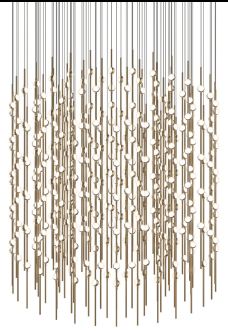

Project:

Constellation 48" Centaurus Cylinder LED Chandelier (2700K) Spec Sheet

SKU: 2172.38W-27 Learn more at:
<https://sonnemanlight.com/constellation-centaurus-led-chandelier>

Description: Vertically suspended linear strands of silver or brass rods support multiple luminous hubs of dazzling radiance. Arranged in tiered or cylindrical volumes, the Centaurus chandeliers provide a spectacular, exciting, and dramatically luxurious presence to a modern or transitional environment.

Type #:

Dimensions

Height: 47"
Diameter: 48"
Shape: Cylinder

Electrical Specs

Bulb(s) Included?: Yes
Bulb 1 Type: Integral LED
Bulb Quantity: 390
Input Voltage: 100-277VAC
Wattage: 780
Initial Lumens: 77000
Delivered Lumens: 45600
Color Temperature: 2700K
CRI: 90
Power Supply Type: Driver
Power Supply Quantity: 3
Power Supply Location: Canopy
Dimming Type: TRIAC/ELV/0-10V

Shade

Lens Type: White Optical Acrylic Lens

Shade 1 Material: Acrylic

Available Finishes

Available Finishes: Satin Nickel w/Etched Ribbon Glass Trim, Satin Nickel w/White Optical Acrylic Lens, Satin Brass w/Clear Faceted Acrylic, Satin Brass w/White Optical Acrylic