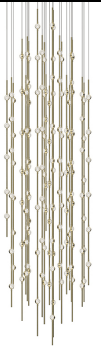

Project:

Constellation Andromeda Pendant Spec Sheet

SKU: 2164.38C-27 Learn more at:
<https://sonnemanlight.com/constellation-andromeda-pendant>

Description: LED hubs connected in linear strands of various lengths are suspended to from dramatically powerful luminance within a vertical space. Available in a variety of sizes and configurations, with lens options of crystal facets or soft white, Constellation® Andromeda can also be customized for your project.

Type #:

Dimensions

| | |
|------------------------|---------------------------|
| Height: | 97" |
| Diameter: | 25" |
| Canopy/Backplate/Base: | 25" |
| Hanging Details: | 10' Adjustable Cord |
| Shape: | Round |
| Size: | 25" |

Shade

| | |
|-------------------|----------------------------------|
| Lens Type: | Clear Faceted Acrylic Lens |
| Shade 1 Material: | Clear Faceted Acrylic |

Available Finishes

Available Finishes: Brass Nickel w/Clear Faceted Acrylic Lens, Brass Nickel w/White Optical Acrylic Lens, Satin Nickel w/Clear Faceted Acrylic Lens, Satin Nickel w/White Optical Acrylic Lens