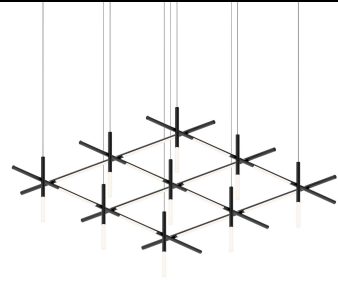

# Labyrinth Square Medium Pendant Spec Sheet

SKU: 2105.25    Learn more at:  
<https://sonnemanlight.com/labyrinth-square-medium-chandelier>

Description: Timely and timeless, Labyrinth's systematic structure—an intersecting tubular LED framework in combination with cast pin connections—creates dynamic geometric order. Scaled for residential, hospitality and commercial settings for an enduring modern presence.

## Dimensions

Height:	18.75"
Width:	74.25"
Length:	69"
Canopy/Backplate/Base:	5"
Hanging Details:	20' Adjustable Cable
Canopy/Backplate/Base Height:	2"

## Shade

Shade 1 Material:	Optical Acrylic
Shade 1 Color:	White