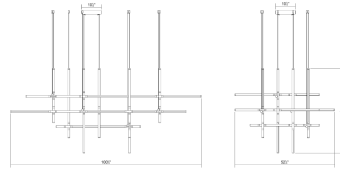

Project:

Labyrinth Intersections Pendant Spec Sheet

SKU: 2099.14 Learn more at:
<https://sonnemanlight.com/labyrinth-intersections-chandelier>

Description: Timely and timeless, Labyrinth's systematic structure—an intersecting tubular LED framework in combination with cast pin connections—creates dynamic geometric order.

Scaled for residential, hospitality and commercial settings for an enduring modern presence.

This 2023 release is part of the Labyrinth family, which also includes the [Square Chandelier](#).

Type #:

Dimensions

Height:	44.75"
Width:	101.25"
Length:	65.75"
Hanging Details:	20' Adjustable Cable
Size:	Large
Canopy/Backplate/Base Width:	10.5"
Canopy/Backplate/Base Depth:	10.5"
Canopy/Backplate/Base Height:	2"

Electrical Specs

Bulb(s) Included?:	Yes
Bulb 1 Type:	Integral LED
Bulb Quantity:	1
Input Voltage:	120-277VAC
Initial Lumens:	16000
Color Temperature:	3000K
CRI:	90
Power Supply Type:	Driver
Power Supply Quantity:	2
Power Supply Location:	Canopy
Dimming Type:	TRIAC/ELV/ 0-10V
Bulb Max Wattage:	190

Installation

Installation:	Licensed electrician required, multi-step installation
Sloped Ceiling Compatible?:	Adapter Available
Installation Orientation:	N/A
Cord Length:	20' Adjustable Cable
Minimum Hanging Height:	47.75"
Maximum Hanging Height:	191.75"

Shade

Shade 1 Material:	Optical Acrylic
Shade 1 Color:	White

General Listings

Features:	Damp Rated
Certification:	cETL
Color/Finish:	Painted Brass (.14)
Dark Sky Friendly:	N