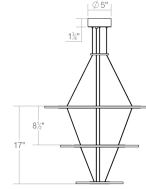

Project:

Arctic Rings Small Triple LED Chandelier Spec Sheet

SKU: 2075.25 Learn more at:
<https://sonnemanlight.com/arctic-rings-led-ring-chandelier>

Description:

Type #:

Dimensions

Height: 17
Diameter: 30.5
Size: Small Triple LED Ring Pendant

Electrical Specs

Bulb(s) Included?: Yes
Bulb 1 Type: Integral LED
Bulb Quantity: 3
Input Voltage: 120-277VAC
Wattage: 22
Initial Lumens: 2400
Delivered Lumens: 1540
Color Temperature: 3000K
CRI: 90
Power Supply Type: Driver
Power Supply Quantity: 1
Power Supply Location: Canopy
Dimming Type: TRIAC/ELV/0-10V

Installation

Installation: Licensed electrician required
Sloped Ceiling Compatible?: Not Compatible
Cord Length: 20' Adjustable Cable
Minimum Hanging Height: 31.5
Maximum Hanging Height: 257

Shade

Shade 1 Material: Optical Acrylic
Shade 2 Color: Frosted
Shade 3 Material: Frosted Acrylic
Shade 3 Color: Frosted