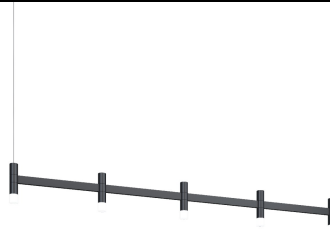

Project:

Systema Staccato Linear Pendant Spec Sheet

SKU: 1785.25 Learn more at:
<https://sonnemanlight.com/systema-staccato-linear-pendant>

Description: Lightly scaled geometric elements form expansive intersecting or linear constructions of modern minimalism in a variety of configurations with a range of available luminaires. Crisp rectilinear bars support minimal tubular elements with luminous trims, extensions, or shaded reflectors for general and directed lighting functionality. Systema Staccato Linear Pendants are available in multiple sizes and are easy to customize with cone, pan, or drum shades. The Systema Staccato Linear Pendant includes Drum Trims. If you are not using a configuration with shades, you can select [alternate trims](#), which can be ordered separately.

Type #:

Dimensions

Height: 6
Length: 57.25"
Diameter: 48
Size: 5 Light

Electrical Specs

Bulb(s) Included?: Yes
Bulb 1 Type: Integral LED
Bulb Quantity: 5
Input Voltage: 120VAC
Wattage: 21
Initial Lumens: 1500
Delivered Lumens: 750
Color Temperature: 3000K
CRI: 90
Power Supply Type: Driver
Power Supply Quantity: 1
Power Supply Location: Outlet Box
Dimming Type: TRIAC/ELV

Installation

Installation: Licensed electrician required
Sloped Ceiling Compatible?: Not Compatible
Cord Length: 20' Adjustable Cable
Minimum Hanging Height: 7.5
Maximum Hanging Height: 246

Shade

Shade 1 Material: Frosted Acrylic