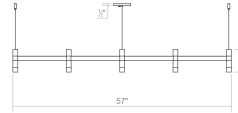

Project:

Systema Staccato Linear Pendant Spec Sheet

SKU: 1785.25 Learn more at:
<https://sonnemanlight.com/systema-staccato-linear-pendant>

Description: Lightly scaled geometric elements form expansive intersecting or linear constructions of modern minimalism in a variety of configurations with a range of available luminaires. Crisp rectilinear bars support minimal tubular elements with luminous trims, extensions, or shaded reflectors for general and directed lighting functionality. Systema Staccato Linear Pendants are available in multiple sizes and are easy to customize with cone, pan, or drum shades. The Systema Staccato Linear Pendant includes Drum Trims. If you are not using a configuration with shades, you can select [alternate trims](#), which can be ordered separately.

Type #:

Dimensions

Height: 6
Length: 57.25"
Diameter: 48
Size: 5 Light

Electrical Specs

Bulb(s) Included?: Yes
Bulb 1 Type: Integral LED
Bulb Quantity: 5
Input Voltage: 120VAC
Wattage: 21
Initial Lumens: 1500
Delivered Lumens: 750
Color Temperature: 3000K
CRI: 90
Power Supply Type: Driver
Power Supply Quantity: 1
Power Supply Location: Outlet Box
Dimming Type: TRIAC/ELV

Installation

Installation: Licensed electrician required
Sloped Ceiling Compatible?: Not Compatible
Cord Length: 20' Adjustable Cable
Minimum Hanging Height: 7.5
Maximum Hanging Height: 246

Shade

Shade 1 Material: Frosted Acrylic