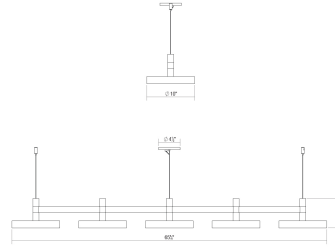

Project:

Systema Staccato 5-Light Linear Pendant w/Pan Shades Spec Sheet

SKU: 1785.16-PAN Learn more at:
<https://sonnemanlight.com/systema-staccato-linear-pendant>

Description: Lightly scaled geometric elements form expansive intersecting or linear constructions of modern minimalism in a variety of configurations with a range of available luminaires. Crisp rectilinear bars support minimal tubular elements with luminous trims, extensions, or shaded reflectors for general and directed lighting functionality. Systema Staccato Linear Pendants are available in multiple sizes and are easy to customize with cone, pan, or drum shades. The Systema Staccato Linear Pendant includes Drum Trims. If you are not using a configuration with shades, you can select [alternate trims](#), which can be ordered separately.

Type #:

Dimensions

Height:	6
Width:	10"
Length:	57.25"
Minimum Extension:	7.5
Diameter:	48
Size:	5 Light

Electrical Specs

Bulb(s) Included?:	Yes
Bulb 1 Type:	Integral LED
Bulb Quantity:	5
Input Voltage:	120VAC
Wattage:	21
Initial Lumens:	1500
Delivered Lumens:	750
Color Temperature:	3000K
CRI:	90
Power Supply Type:	Driver
Power Supply Quantity:	1
Power Supply Location:	Outlet Box
Dimming Type:	TRIAC/ELV

Installation

Installation:	Licensed electrician required
Sloped Ceiling Compatible?:	Not Compatible
Cord Length:	20' Adjustable Cable
Minimum Hanging Height:	7.5
Maximum Hanging Height:	246

Shade

Shade 1 Material:	Acrylic
-------------------	---------