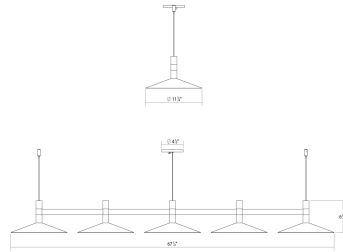

Project:

Systema Staccato 5-Light Linear Pendant w/Shallow Cone Shades Spec Sheet

SKU: 1785.16-CON Learn more at:
<https://sonnemanlight.com/systema-staccato-linear-pendant>

Description: Lightly scaled geometric elements form expansive intersecting or linear constructions of modern minimalism in a variety of configurations with a range of available luminaires. Crisp rectilinear bars support minimal tubular elements with luminous trims, extensions, or shaded reflectors for general and directed lighting functionality. Systema Staccato Linear Pendants are available in multiple sizes and are easy to customize with cone, pan, or drum shades. The Systema Staccato Linear Pendant includes Drum Trims. If you are not using a configuration with shades, you can select [alternate trims](#), which can be ordered separately.

Type #:

Dimensions

Height:	6
Width:	11.75"
Length:	57.25"
Minimum Extension:	7.5
Diameter:	48
Size:	5 Light

Electrical Specs

Bulb(s) Included?:	Yes
Bulb 1 Type:	Integral LED
Bulb Quantity:	5
Input Voltage:	120VAC
Wattage:	21
Initial Lumens:	1500
Delivered Lumens:	750
Color Temperature:	3000K
CRI:	90
Power Supply Type:	Driver
Power Supply Quantity:	1
Power Supply Location:	Outlet Box
Dimming Type:	TRIAC/ELV

Installation

Installation:	Licensed electrician required
Sloped Ceiling Compatible?:	Not Compatible
Cord Length:	20' Adjustable Cable
Minimum Hanging Height:	7.5
Maximum Hanging Height:	246

Shade

Shade 1 Material:	Acrylic
-------------------	---------