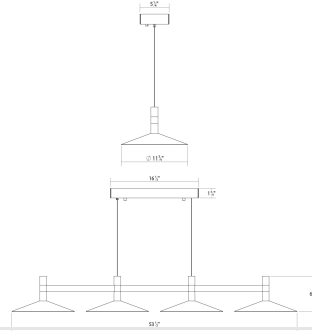

# Systema Staccato 4-Light Linear Pendant w/Shallow Cone Shades Spec Sheet

SKU: 1784.25-CON    Learn more at:  
<https://sonnemanlight.com/systema-staccato-linear-pendant>

Description: Lightly scaled geometric elements form expansive intersecting or linear constructions of modern minimalism in a variety of configurations with a range of available luminaires. Crisp rectilinear bars support minimal tubular elements with luminous trims, extensions, or shaded reflectors for general and directed lighting functionality. Systema Staccato Linear Pendants are available in multiple sizes and are easy to customize with cone, pan, or drum shades. The Systema Staccato Linear Pendant includes Drum Trims. If you are not using a configuration with shades, you can select [alternate trims](#), which can be ordered separately.

## Dimensions

Height:	6
Width:	11.75"
Length:	43.25"
Diameter:	48
Size:	4 Light