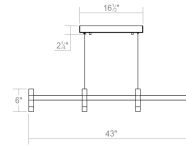

Project:

Systema Staccato Linear Pendant Spec Sheet

SKU: 1784.16 Learn more at:
<https://sonnemanlight.com/systema-staccato-linear-pendant>

Description: Lightly scaled geometric elements form expansive intersecting or linear constructions of modern minimalism in a variety of configurations with a range of available luminaires. Crisp rectilinear bars support minimal tubular elements with luminous trims, extensions, or shaded reflectors for general and directed lighting functionality. Systema Staccato Linear Pendants are available in multiple sizes and are easy to customize with cone, pan, or drum shades. The Systema Staccato Linear Pendant includes Drum Trims. If you are not using a configuration with shades, you can select [alternate trims](#), which can be ordered separately.

Type #:

Dimensions

Height: 6
Length: 43.25"
Diameter: 48
Size: 4 Light

Electrical Specs

Bulb(s) Included?: Yes
Bulb 1 Type: Integral LED
Bulb Quantity: 4
Input Voltage: 120VAC
Wattage: 18
Initial Lumens: 1200
Delivered Lumens: 600
Color Temperature: 3000K
CRI: 90
Power Supply Type: Driver
Power Supply Quantity: 1
Power Supply Location: Outlet Box
Dimming Type: TRIAC/ELV