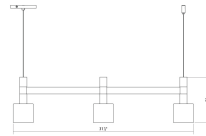

# Systema Staccato 3-Light Linear Pendant w/Drum Shades Spec Sheet

SKU: 1783.16-CYL Learn more at:  
<https://sonnemanlight.com/systema-staccato-linear-pendant>

Description: Lightly scaled geometric elements form expansive intersecting or linear constructions of modern minimalism in a variety of configurations with a range of available luminaires. Crisp rectilinear bars support minimal tubular elements with luminous trims, extensions, or shaded reflectors for general and directed lighting functionality. Systema Staccato Linear Pendants are available in multiple sizes and are easy to customize with cone, pan, or drum shades. The Systema Staccato Linear Pendant includes Drum Trims. If you are not using a configuration with shades, you can select [alternate trims](#), which can be ordered separately.

## Dimensions

Height:	6
Width:	3.5"
Length:	29.25"
Minimum Extension:	7.5
Diameter:	48
Size:	3 Light