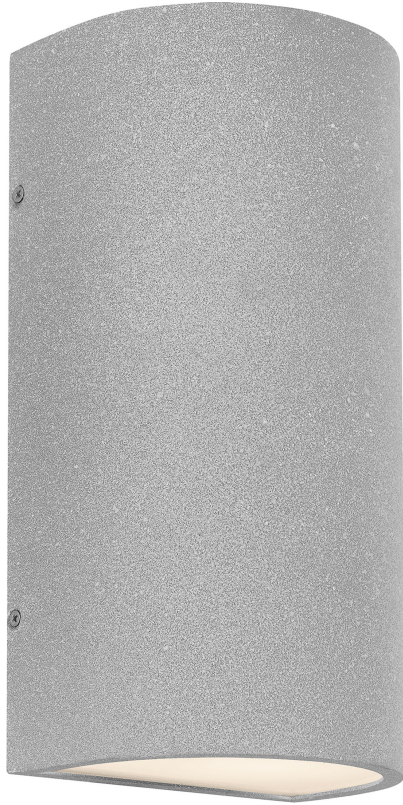

## SPE8406CNC

Spieth Outdoor Lantern  
Concrete

QUOIZEL  
LIGHTING

### DIMENSIONS

Dimensions: 6.00" W x 12.00" H x 4.75" D

Backplate Dimensions: 11.50"H x 5.75"W

HCWO: 6"

Weight: 4.40 lbs

### DETAILS

Material: STEEL

### PHOTOMETRICS

LED

Lumens: 2135

LED Total Watts: 17

Color Rendering: 90

Color Temperature: Warm(3000K)