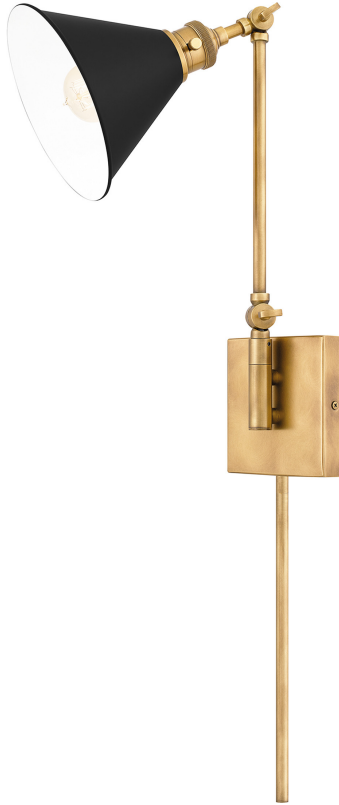

QW16133WS

Wall Sconce

Weathered Brass

QUOIZEL
LIGHTING

DETAILS

Material: STEEL

Glass/Shade Description: Metal - Metal - N/A

LAMPING

Light Source: Incandescent

Bulb Included: No

Bulb Type: Medium Base

Bulb Quantity: 1

Watts per Bulb: 100

ELECTRICAL

Dimmable: Yes

Voltage: 120v

Wire Length: 8'

INSTALLATION

Install Position: Down

DIMENSIONS

Dimensions: 8.00" W x 19.25" H x 11.50" D

Backplate Dimensions: 5.50"H x 5.50"W

Chain/Downrod Length: 2 (0.5"D x 12") Down Rods

HCWO: 16.75"