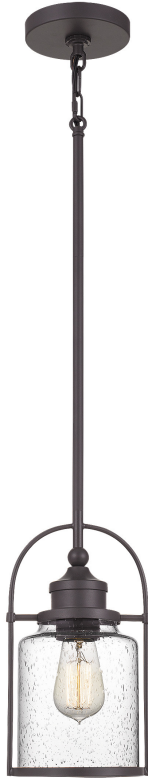

## QPP2781WT

Payson Mini Pendant  
Western Bronze

QUOIZEL  
LIGHTING

### DIMENSIONS

Dimensions: 6.50" W x 12.00" H x 6.00" D

Overall Height: 53.5"

Canopy Dimensions: 5.25"W x 5.25"D

Chain/Downrod Length: 2 x 6" & 2 x 12" Downrods

Weight: 3.48 lbs

Dimensional Weight: 11.00 lbs

### DETAILS

Material: Steel

Glass/Shade Description: Clear Seeded Glass

### LAMPING

Light Source: Incandescent

Bulb Included: No

Bulb Type: Medium Base

Bulb Quantity: 1

Watts per Bulb: 100