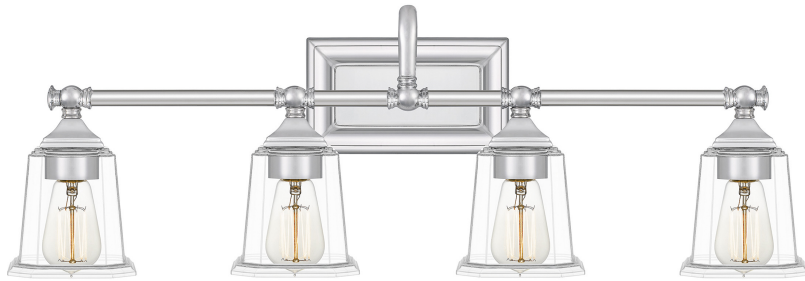

NLC8604C

Nicholas Bath Light
Polished Chrome

QUOIZEL
LIGHTING

DETAILS

Material: Steel

Glass/Shade Description: Clear Glass

LAMPING

Light Source: Incandescent

Bulb Included: No

Bulb Type: Medium Base

Bulb Quantity: 4

Watts per Bulb: 100

ELECTRICAL

Dimmable: Yes

Voltage: 120v

Wire Length: 0.5'

INSTALLATION

Location Rating: Damp

Install Position: Up/Down

DIMENSIONS

Dimensions: 30.50" W x 10.00" H x 7.00" D

Backplate Dimensions: 4.50"H x 8.00"W

HCWO: 6.5"

Weight: 6.10 lbs