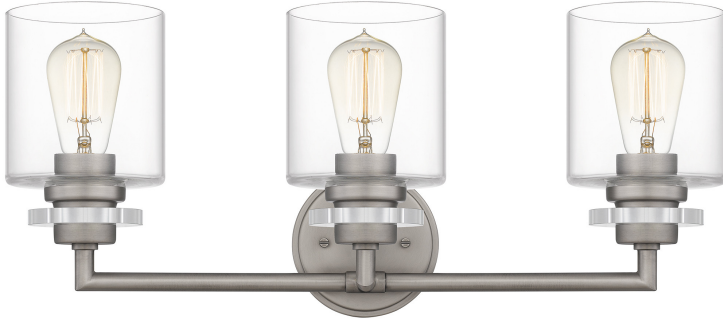

**JSP8623AN**  
Jaspar Bath Light  
Antique Nickel

**QUOIZEL**  
LIGHTING

## DETAILS

Material: Steel

Glass/Shade Description: Clear Glass

## LAMPING

Light Source: Incandescent

Bulb Included: No

Bulb Type: Medium Base

Bulb Quantity: 1

Watts per Bulb: 100

## ELECTRICAL

Dimmable: No

Voltage: 120v

Wire Length: 0.5'