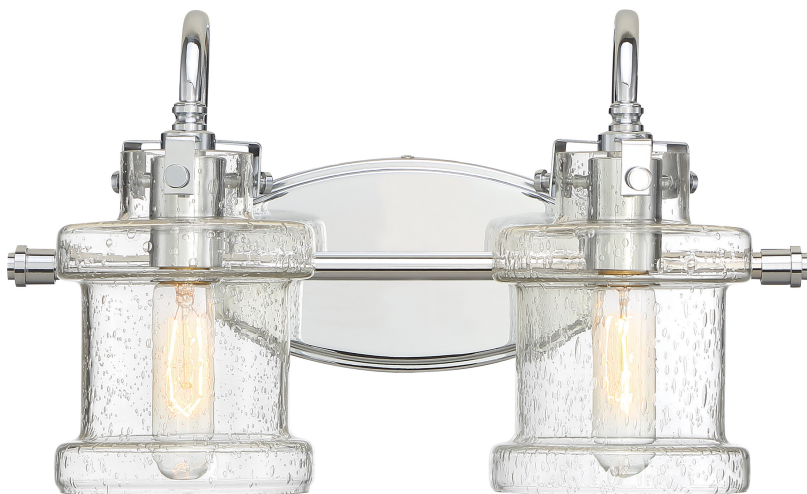

DNY8602C

Danbury Bath Light
Polished Chrome

QUOIZEL
LIGHTING

DIMENSIONS

Dimensions: 16.25 W x 9.75 H x 7.25 D

Backplate Dimensions: 4.50"H x 8.00"W

HCWO: 5.25"

Weight: 4.10 lbs

Dimensional Weight: 14 lbs

DETAILS

Material: Steel

Glass/Shade Description: Clear Seeded Glass

LAMPING

Light Source: Incandescent

Bulb Included: No

Bulb Type: Medium Base

Bulb Quantity: 2

Watts per Bulb: 100

ELECTRICAL

Dimmable: Yes

Voltage: 120v

Wire Length: 0.5'

INSTALLATION

Location Rating: Damp