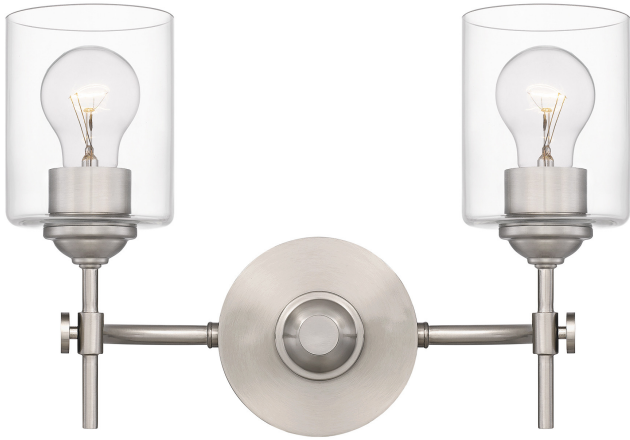

**ARI8615BN**  
Aria Bath Light  
Brushed Nickel

**QUOIZEL**  
LIGHTING

## DIMENSIONS

Dimensions: 15 W x 10 H x 6 D

Backplate Dimensions: 5" H x 5" W

HCWO: 7.5"

Weight: 3.10 lbs

## DETAILS

Material: Steel

Glass/Shade Description: Clear Glass

## LAMPING

Light Source: Incandescent

Bulb Included: No

Bulb Type: Medium Base

Bulb Quantity: 1

Watts per Bulb: 100