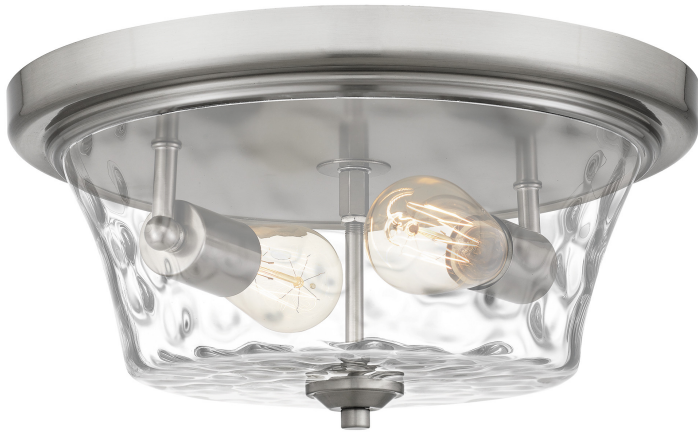

ACA1614BN

Acacia Flush Mount
Brushed Nickel

QUOIZEL
LIGHTING

DETAILS

Material: Steel

Glass/Shade Description: Clear Water Glass -
Glass - Water

LAMPING

Light Source: Incandescent

Bulb Included: No

Bulb Type: Medium Base

Bulb Quantity: 2

Watts per Bulb: 60

ELECTRICAL

Dimmable: No

Voltage: 120v

Wire Length: 0.5'

INSTALLATION

ADA: No

Location Rating: Damp

Install Position: N/A

DIMENSIONS

Dimensions: 14" W x 6.5" H x 14" D

Canopy Dimensions: 14.00"W x 1.50"D

Weight: 4.18 lbs