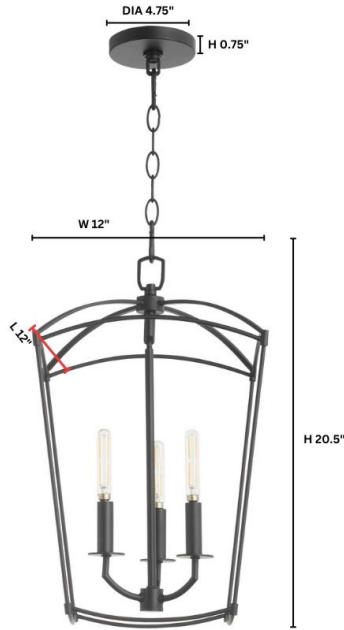

MANTLE

6812-3-59

MANTLE 3 Light ENTRY - Matte Black

Project: _____
 Location: _____
 Fixture Type: _____
 Catalog #: _____

DETAILS	
FINISH:	Matte Black
MATERIAL:	Steel
LOCATION:	Damp Listed

DIMENSIONS	
LENGTH:	12.00"
WIDTH:	12.00"
HEIGHT:	20.50"

LIGHT SOURCE	
NUMBER OF SOCKETS:	3 Light
SOCKET BASE:	Candelabra Base Lamp
WATTAGE:	60 Watt

MOUNTING	
CANOPY:	H 0.75" x Dia 4.75"
CHAIN LENGTH:	8'
CHAIN FINISH:	Matte Black
CORD LENGTH:	10'
CORD COLOR:	Black

SHIPPING	
	Parcel
HEIGHT:	21.50"
LENGTH:	14.50"
WIDTH:	14.50"
WEIGHT:	9lbs

PRODUCT DETAILS:

The Mantle 3 Light Entry adds a touch of modernity to any design. The cage housing the candelabra sockets of the Mantle series is a slightly bloated pentagonal prism, which gives it the classic shape of a house. Inside the cage, three lights fitted with simple bobeches sit on curved rods that connect to a straight downstem. The light emitted is soft and warm, creating a cozy and inviting atmosphere. Whether used as the main light source in your living room or dining room or as an accent piece in a bedroom, entryway or hallway, Mantle series is sure to make a statement in gold leaf or matte black. Its distinctive design and high-quality construction ensure that it will be a fixture in your home for years to come, providing both timeless style and functionality.