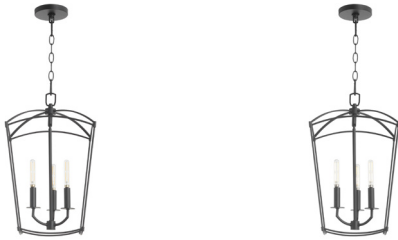

MANTLE

6812-3-59

MANTLE 3 Light ENTRY - Matte Black

Project: _____
 Location: _____
 Fixture Type: _____
 Catalog #: _____

DETAILS	
FINISH:	Matte Black
MATERIAL:	Steel
LOCATION:	Damp Listed

DIMENSIONS	
LENGTH:	12.00"
WIDTH:	12.00"
HEIGHT:	20.50"

LIGHT SOURCE	
NUMBER OF SOCKETS:	3 Light
SOCKET BASE:	Candelabra Base Lamp
WATTAGE:	60 Watt

MOUNTING	
CANOPY:	H 0.75" x Dia 4.75"
CHAIN LENGTH:	8'
CHAIN FINISH:	Matte Black
CORD LENGTH:	10'
CORD COLOR:	Black

SHIPPING	
	Parcel
HEIGHT:	21.50"
LENGTH:	14.50"
WIDTH:	14.50"
WEIGHT:	9lbs

PRODUCT DETAILS:

The Mantle 3 Light Entry adds a touch of modernity to any design. The cage housing the candelabra sockets of the Mantle series is a slightly bloated pentagonal prism, which gives it the classic shape of a house. Inside the cage, three lights fitted with simple bobeches sit on curved rods that connect to a straight downstem. The light emitted is soft and warm, creating a cozy and inviting atmosphere. Whether used as the main light source in your living room or dining room or as an accent piece in a bedroom, entryway or hallway, Mantle series is sure to make a statement in gold leaf or matte black. Its distinctive design and high-quality construction ensure that it will be a fixture in your home for years to come, providing both timeless style and functionality.