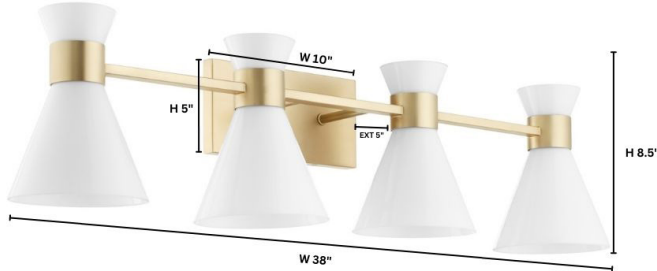

## BELDAR

5119-4-80

BELDAR 4 Light Opal Vanity - Aged Brass

Project: \_\_\_\_\_

Location: \_\_\_\_\_

Fixture Type: \_\_\_\_\_

Catalog #: \_\_\_\_\_

### PRODUCT DETAILS:

Classic cone-shaped glass shades are echoed by a fluted top that is secured to a contemporary, linear frame by a wide cylindrical collar. Geometric overtones prevail in the Beldar series of lighting, giving the collection a supremely modern appeal. Choose from options of opal or clear glass shades and matte black or aged brass finishes. Update your bathroom, vanity, kitchen, dining room or hallway with the versatile design of the Beldar family.

DETAILS	
FINISH:	Aged Brass
MATERIAL:	Steel
DIFFUSER MATERIAL:	Opal Glass
LOCATION:	Damp Listed

DIMENSIONS	
WIDTH:	38.00"
HEIGHT:	8.50"
EXTENSION:	8.00"
<b>SHADE:</b>	
HEIGHT:	6.00"
DIAMETER:	6.50"

LIGHT SOURCE	
NUMBER OF SOCKETS:	4 Light
SOCKET BASE:	Medium Base Lamp
WATTAGE:	100 Watt
INPUT VOLTAGE:	120-277v

MOUNTING	
BACKPLATE:	H 5.00" x W 10.00" x Ext 0.75"
CENTER OF BACKPLATE TO BOTTOM:	2.50"
CENTER OF BACKPLATE TO TOP:	2.50"

SHIPPING	
HEIGHT:	13.00"
LENGTH:	36.25"
WIDTH:	8.75"
WEIGHT:	