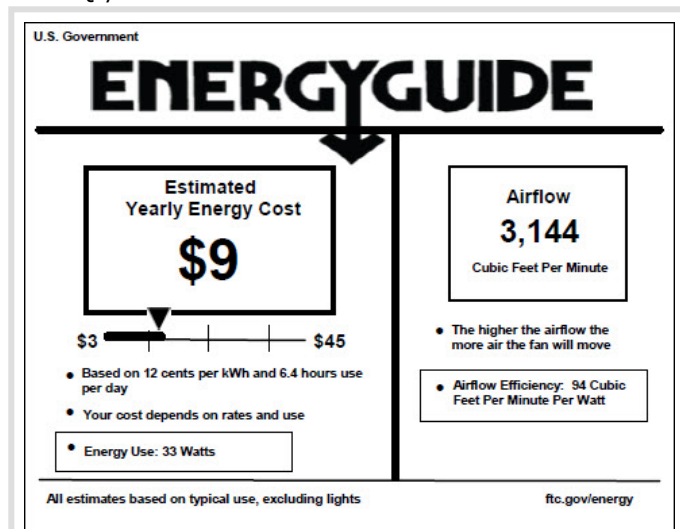

Fan Features

Motor Size: **153x15**
Blade Pitch: **14°**
Blade Span: **52"**
Blade Finish: **Black, Black**
Blade Qty: **5**

Optional Control: **Hi/Med/Low/Off**
Reverse Air: **Slide**
Fan Downrod: **4, 6**
Manufacturer Warranty: **Limited Lifetime**