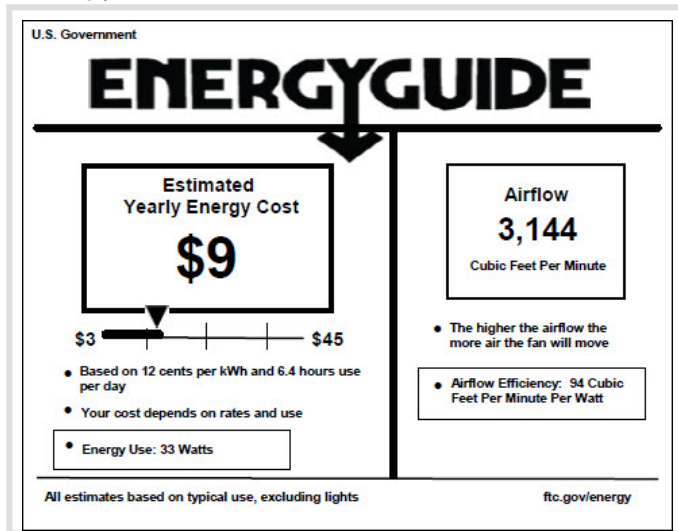

Fan Features

Motor Size: **153x15**
Blade Pitch: **14°**
Blade Span: **52"**
Blade Finish: **White, White**
Blade Qty: **5**

Optional Control: **Hi/Med/Low/Off**
Reverse Air: **Slide**
Fan Downrod: **4, 6**
Manufacturer Warranty: **Limited Lifetime**