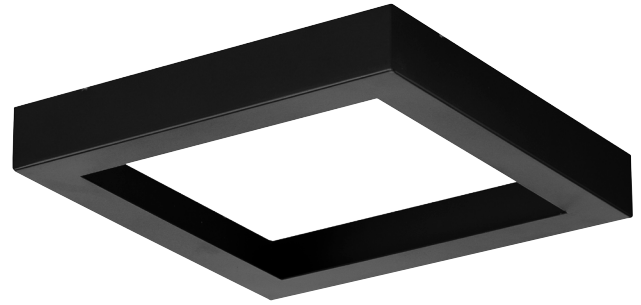

Project: _____

Fixture Type: _____

Location: _____

Contact: _____

P860053-031

Everlume

You'll never have to sacrifice function for style with this Edgelit square trim ring. The ring is coated in a classic black finish for a modern aesthetic. The trim ring is easy to install in both residential and commercial settings.

- Easy to install in both residential and commercial settings.
- The accessory fuses both form and function into one versatile design.
- Features a classic black finish for a modern aesthetic.
- Excellent for use in closets, hallways, stairways, or kitchens.
- Perfect for transitional, modern, contemporary, or luxury settings.
- Measures 7-inch width 1.1-inch height.
- Weighs 0.55lbs.
- Includes installation instructions and mounting hardware.
- Progress Lighting products are designed for exceptional quality, reliability, and functionality.

Category: Close-to-Ceiling

Finish: Black (Painted)

Construction: Steel Construction

MOUNTING	ADDITIONAL INFORMATION
Cover fixture mounted	1-year Limited Warranty

Square: 7 in
Height: 1-1/8 in