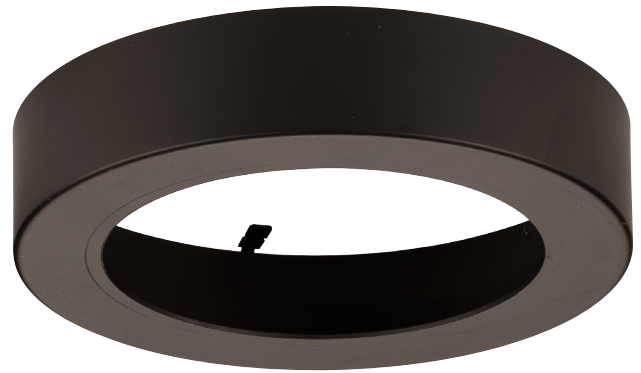

Project: _____

Fixture Type: _____

Location: _____

Contact: _____

P860048-020

Everlume

You'll never have to sacrifice function for style with this Edgelit round trim ring. The ring is coated in a handsome antique bronze finish for a modern aesthetic. The trim ring is easy to install in both residential and commercial settings.

- Easy to install in both residential and commercial settings.
- The accessory fuses both form and function into one versatile design.
- Features a handsome antique bronze finish for a modern aesthetic.
- Excellent for use in closets, hallways, stairways, or kitchens.
- Perfect for transitional, modern, contemporary, or luxury settings.
- Measures 5-inch width by 1.1-inch height.
- Weighs 0.21lb.
- Includes installation instructions and mounting hardware.
- Progress Lighting products are designed for exceptional quality, reliability, and functionality.

Category: Close-to-Ceiling

Finish: Antique Bronze (Painted)

Construction: Steel Construction

MOUNTING	ADDITIONAL INFORMATION
Cover fixture mounted	1-year Limited Warranty

Diameter: 5 in
Height: 1-1/8 in