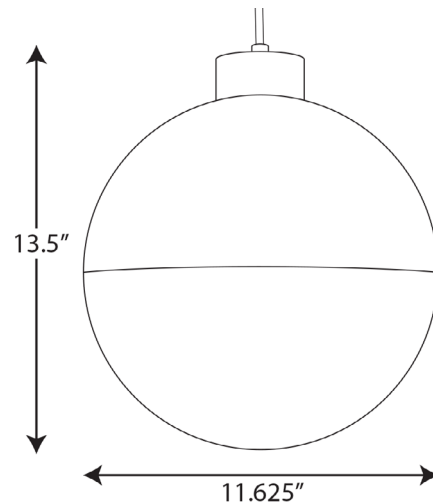

Globe LED

Ceiling cord Mounted • Damp Location Listed PROGRESS LED

Description:

A distinctive classic globe pendant is accented by a striking metal polished chrome cap. The cap holds a beautiful opal glass shade ready to emit gentle illumination. This versatile pendant can be displayed as a single fixture or in groups of two or more to create a custom lighting design for your home.

Specifications:

- Opal glass Globe
- The cap holds a beautiful opal glass shade ready to emit gentle illumination.
- A distinctive classic globe pendant is accented by a striking metal polished chrome cap.
- This versatile pendant can be displayed as a single fixture or in groups of two or more to create a custom lighting design for your home.
- Ideal for any foyer, kitchen, or dining room.
- Perfect for mid-century modern, transitional, modern, or contemporary settings.
- Measures 11-5/8-inch width by 13-1/2-inch height.
- Uses one LED module that is included (17w max).
- Compatible with many Triac/ELV dimmers (see dimming controls)
- Includes installation instructions and mounting hardware.
- Progress Lighting products are designed for exceptional quality, reliability, and functionality.
- Dimmable to 10% brightness (See Dimming Notes)
- Canopy covers a standard 4" recessed outlet box: 5.5 in W., 1 in ht., 5.5 in depth
- 1/8 IP Mounting Plate
- 120 in of wire supplied

P500148-015-30

Dimensions:

Diameter: 11-5/8 in
Height: 13-1/2 in
Overall Ht. W/Cord: 136-1/2 in

Opal glass Globe
Width: 11-5/8 in
Height: 10-1/2 in

Dimming Notes:

P500148-015-30 is designed to be compatible with many Triac/ELV controls.