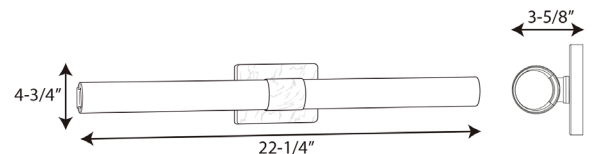

### Description:

Enjoy this bath fixture's classic forms with crisp, contemporary updates. A silky, satin brass finish coats a simple backplate that anchors the light fixture in place. An elegant etched white glass shade shaped in a thin cylinder stretches horizontally across the design for a clean, modern demeanor.

### Specifications:

- Etched White glass Cylindrical Shade
- An elegant etched white glass shade shaped in a thin cylinder stretches horizontally across the design.
- A silky, satin brass finish coats a simple backplate that anchors the light fixture in place.
- Enjoy classic forms with crisp, contemporary updates.
- Ideal for any bathroom.
- Perfect for mid-century modern, transitional, modern, and contemporary settings.
- Measures 22-1/4-inch width by 4-3/4-inch height.
- Uses an integrated LED (36w).
- Compatible with many Triac/ELV dimmers (see dimming controls)
- Includes installation instructions and mounting hardware.
- Progress Lighting products are designed for exceptional quality, reliability, and functionality.
- Dimmable to 10% brightness (See Dimming Notes)
- Canopy covers a standard 4" recessed outlet box: 6.75 in W., 4.75 in ht., 0.75 in depth
- Mounting backplate for outlet box included
- 6 in of wire supplied
- Americans With Disabilities Act (ADA) compliant

### Dimensions:

Width: 22-1/4 in  
 Height: 4-3/4 in  
 Depth: 3-3/4 in  
 H/CTR: 2-3/8 in

Etched White glass Cylindrical Shade  
 Width: 22-1/4 in  
 Height: 2-3/8 in