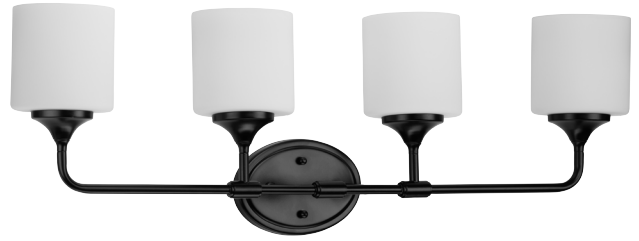

Project: \_\_\_\_\_  
 Fixture Type: \_\_\_\_\_  
 Location: \_\_\_\_\_  
 Contact: \_\_\_\_\_

**P2804-31M**  
**Lynzie**

Lynzie Collection Four-Light Matte Black Etched Opal Glass Modern Bath Vanity Light

**Category:** Bath & Vanity  
**Finish:** Matte Black (Painted)  
**Construction:** Steel Construction  
**Glass/Shade:** Etched Opal Glass Oval

Width: 33-1/4 in  
 Extends: 5-5/8 in  
 Height: 11-1/8 in  
 H/CTR: 8-5/8 in (glass facing up)

Etched Opal Glass Oval  
 Width: 5-3/16 in  
 Height: 5 in

MOUNTING	ELECTRICAL	LAMPING	ADDITIONAL INFORMATION
Wall mounted	6 inches of wire supplied	(4) Medium Base (E26) Socket	cULus Damp Location Listed
Mounting plate for outlet box included	120 VAC	Lamp Type A19	1-year Limited Warranty
Fixture can be installed with glass facing up or down		Incandescent: 100-watt MAX per socket LED: 17.5-watt MAX per socket	
Canopy covers a standard 4" recessed outlet box: 7" W., 5" ht., 0.75" depth		Fully dimmable with dimmable bulbs	