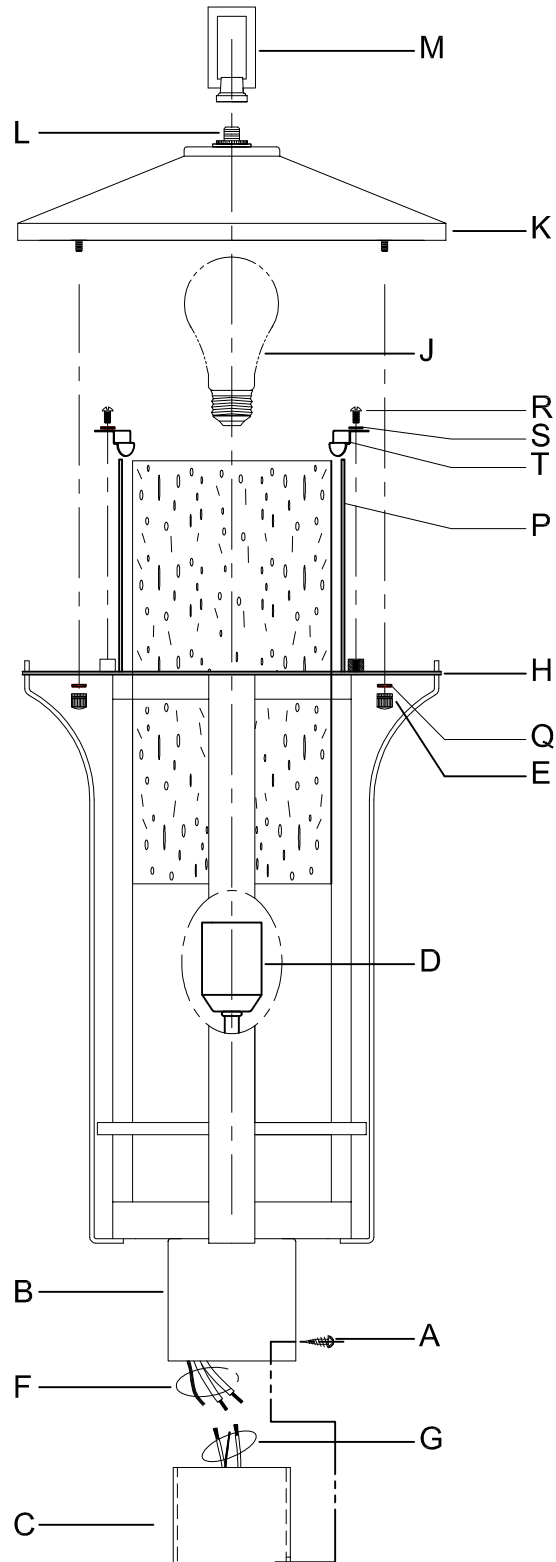

CAUTION: Read instructions carefully and turn electricity off at main circuit breaker panel before beginning installation.

540018

WARNING - If any Special Control Devices are used with this Fixture, Follow the Instructions Carefully to assure full compliance with N.E.C. requirements. If there are any questions, contact a Qualified Electrical Contractor.

CAUTION - All glass is fragile, use care when handling Glass component(s) and or Lamp(s).

ASSEMBLY STEPS:

PASOS PARA ENSAMBLAR:

MODE D'ASSEMBLAGE:

1. B → C
2. Ø (0.144)(3.6mm) → 
3. C ← B
4. Ø (0.144)(3.6mm) → 
5. F → G 
6. B → C
7. A → B,C
8. J → D
9. R,S,T,P → H
9. E,Q,H → K
10. M → L