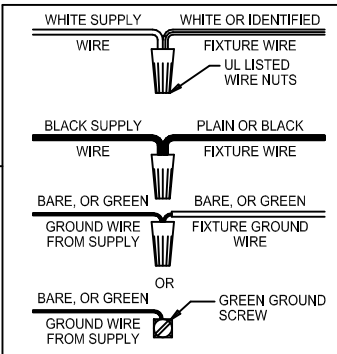

CAUTION: Read instructions carefully and turn electricity off at main circuit breaker panel before beginning installation.

540018

WARNING - If any Special Control Devices are used with this Fixture, Follow the Instructions Carefully to assure full compliance with N.E.C. requirements. If there are any questions, contact a Qualified Electrical Contractor.

CAUTION - All glass is fragile, use care when handling Glass component(s) and or Lamp(s).

ASSEMBLY STEPS:

PASOS PARA ENSAMBLAR:

MODE D'ASSEMBLAGE:

1. B → C
2. Ø (0.144)(3.6mm) → 
3. C ← B
4. Ø (0.144)(3.6mm) → 
5. F → G 
6. B → C
7. A → B,C
8. J → D
9. R,S,T,P → H
9. E,Q,H → K
10. M → L

PRECAUCION - El vidrio es frágil; tenga cuidado al manipular el (los) elemento(s) de vidrio y/o la(s) bombilla(s).

Instrucciones de ensamblaje e instalación

PRECAUCIÓN: Lea cuidadosamente las instrucciones y desconecte la electricidad del cortacircuitos principal antes de iniciar la instalación.