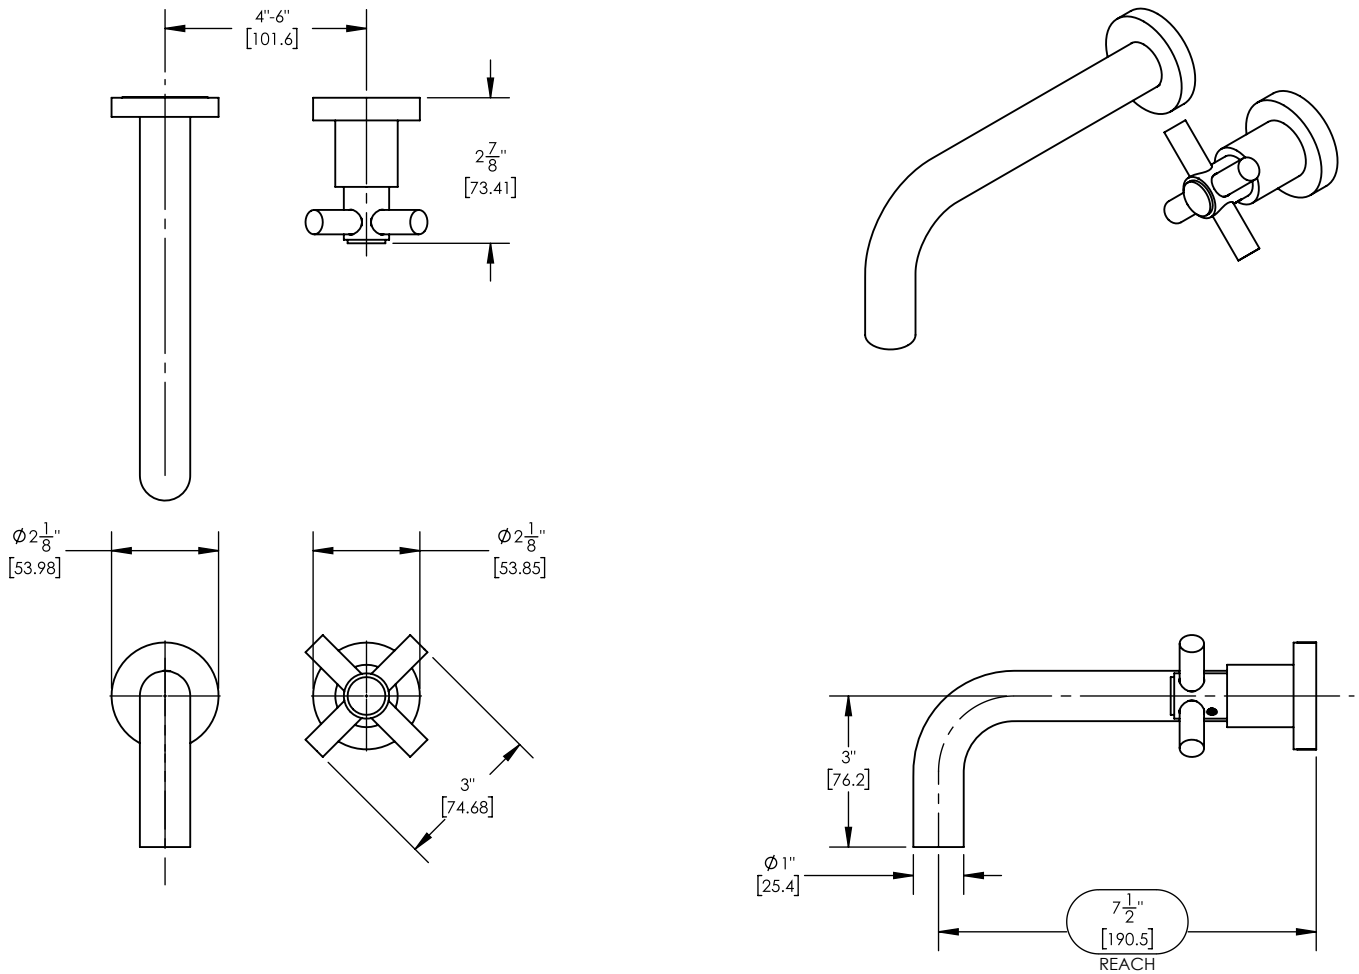

Single Handle Wall Lavatory Set w/ Cross Handle

D131-15

PRODUCT FEATURES

- Style: Contemporary
- Collection: Basic
- Temperature Controlled By Handles
- Cross Tubular Handle
-
-

TECHNICAL DETAILS

ADA Compliance: No
 Drain Assembly Material: Brass
 Fitting Hole Diameter: 1 1/8"
 Number of Holes: Two Hole
 Number of Handles: One
 Handle Turn Angle: Quarter Turn
 Spout Reach: 7 1/2"
 Installation Type: Wall Mounted
 Primary Material: Brass
 Valve Material: Ceramic
 Flow Restriction: 1.2 gpm
 Water Pressure Maximum: 85 PSI
 Water Pressure Minimum: 20 PSI
 Water Pressure Recommended: 60 PSI

PRODUCT DIMENSIONS

www.phylrich.com

1261 Logan Avenue, Costa Mesa, California 92626.
 Phone: 714.361.4800 Fax: 714.617.3120

Rev-

CODES & STANDARDS

ASME A112.181/ CSA B1251, ASME 112.18.2/ CSA B125.2, ANSI NSF, CEC