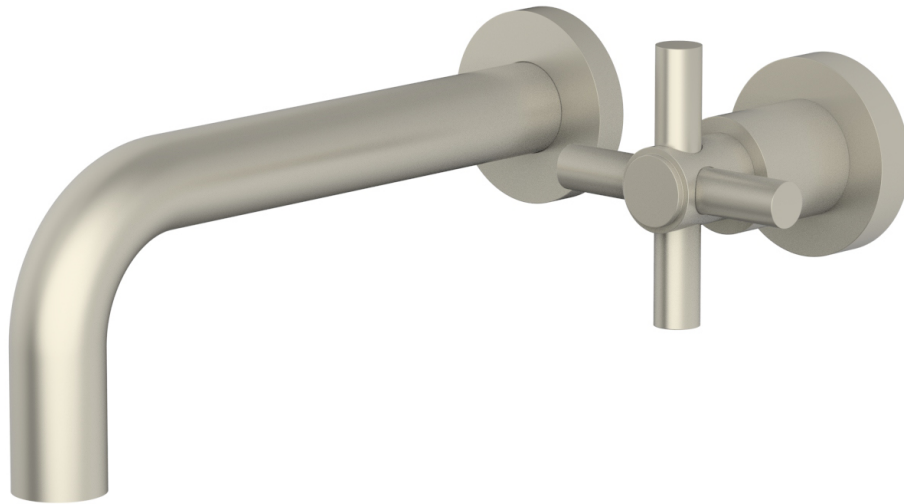

Single Handle Wall Lavatory Set w/ Cross Handle

D131-15

PRODUCT FEATURES

- Style: Contemporary
- Collection: Basic
- Temperature Controlled By Handles
- Cross Tubular Handle
-
-

TECHNICAL DETAILS

ADA Compliance: No
 Drain Assembly Material: Brass
 Fitting Hole Diameter: 1 1/8"
 Number of Holes: Two Hole
 Number of Handles: One
 Handle Turn Angle: Quarter Turn
 Spout Reach: 7 1/2"
 Installation Type: Wall Mounted
 Primary Material: Brass
 Valve Material: Ceramic
 Flow Restriction: 1.2 gpm
 Water Pressure Maximum: 85 PSI
 Water Pressure Minimum: 20 PSI
 Water Pressure Recommended: 60 PSI

PRODUCT DIMENSIONS

www.phylrich.com

1261 Logan Avenue, Costa Mesa, California 92626.
 Phone: 714.361.4800 Fax: 714.617.3120

Rev-

CODES & STANDARDS

ASME A112.181/ CSA B1251, ASME 112.18.2/ CSA B125.2, ANSI NSF, CEC