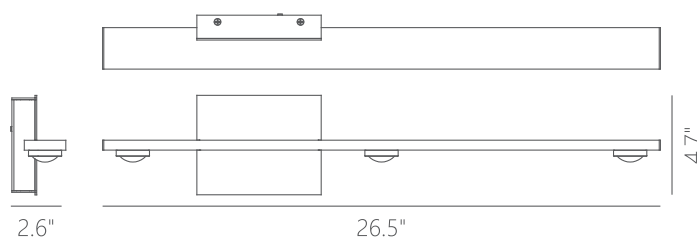

<b>PROJECT</b>			
<b>DATE</b>		<b>TYPE</b>	

BI #%%#%26Z7 :

BI #%%#%26Z3 >

BI #%%#%26Z49

BI #%%#%26Z44

**LED Rated Life:**  
≈50,000 Hours

**Dimming:**  
100% - 10%

**PW131326**

**Wattage:** 8W

**Voltage:** 100~130V

**Total Lumens:** 630

**Delivered Lumens:** 457

Can be mounted in any direction  
Dimmable with ELV or TRIAC Dimmer (Not Included)