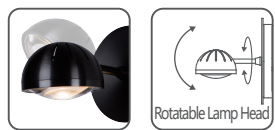

PROJECT			
DATE		TYPE	

PW131307-SDG

HOROSCOPE

Material: Aluminum	Color Temp.: 3000K
Optical Lens: Acrylic	CRI (Ra): ≥90
Finish: SDG - Satin Dark Gray	LED Rated Life: ≈50,000 Hours
	Dimming: 100% - 10%

	PW131307
Wattage:	6W
Voltage:	100~130V
Total Lumens:	420
Delivered Lumens:	304