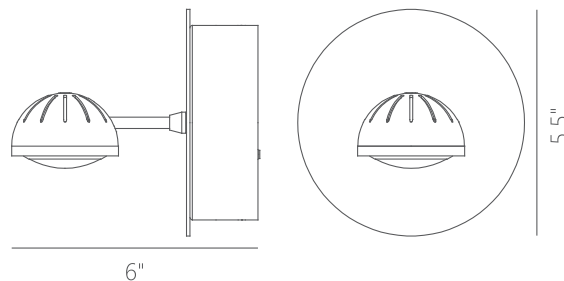

PROJECT			
DATE		TYPE	

PW131307-SDG

HOROSCOPE

Material: Aluminum	Color Temp.: 3000K
Optical Lens: Acrylic	CRI (Ra): ≥90
Finish: SDG - Satin Dark Gray	LED Rated Life: ≈50,000 Hours
	Dimming: 100% - 10%

	PW131307
Wattage:	6W
Voltage:	100~130V
Total Lumens:	420
Delivered Lumens:	304