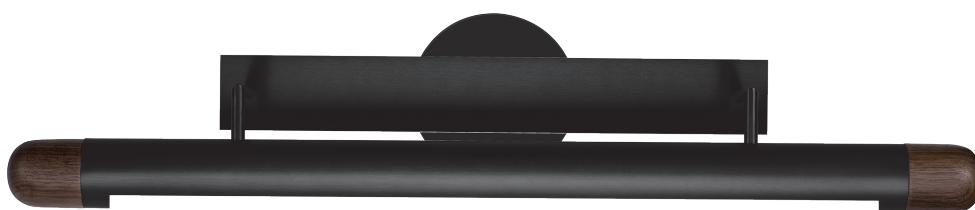

<b>PROJECT</b>			
<b>DATE</b>		<b>TYPE</b>	

PW131232-SDG

## FLORENCE

<b>Materials:</b> Aluminum, Real Wood	<b>Color Temp.:</b> 3000K
<b>Diffuser:</b> Polystyrene	<b>CRI (Ra):</b> ≥90
<b>Finish:</b> SDG - Satin Dark Gray	<b>LED Rated Life:</b> ≈50,000 Hours
<b>Wood Detail:</b> WN - Walnut	<b>Dimming:</b> 100% - 10%

**PW131232**

<b>Wattage:</b>	12W
<b>Voltage:</b>	100~130V
<b>Total Lumens:</b>	1260
<b>Delivered Lumens:</b>	512

Dimmable with ELV or TRIAC Dimmer (Not Included)

PageOne Furnishing & Lighting Co., Ltd.

Add.: 35 Fulton Way, Unit 1, Richmond Hill, ON L4B 2N4, CANADA