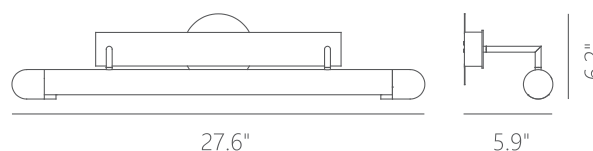

## FLORENCE

<b>Materials:</b> Aluminum, Real Wood	<b>Color Temp.:</b> 3000K
<b>Diffuser:</b> Polystyrene	<b>CRI (Ra):</b> ≥90
<b>Finish:</b> SDG - Satin Dark Gray	<b>LED Rated Life:</b> ≈50,000 Hours
<b>Wood Detail:</b> WN - Walnut	<b>Dimming:</b> 100% - 10%