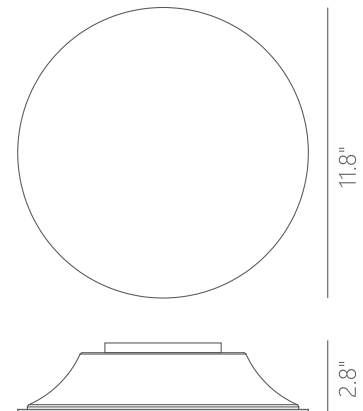

PW131161-BT

ECLIPSE

Material:
Aluminum

Diffuser:
Acrylic

Finishes:
AB - Antique Brass
BC - Brushed Champagne
BT - Brushed Taupe
MH - Matte White
PN - Polished Nickel
SDG - Satin Dark Gray
Dimmable with ELV or TRIAC Dimmer (Not Included)

Color Temp.:
3000K

CRI (Ra):
≥90

LED Rated Life:
≈50,000 Hours

Dimming:
100% - 10%

	PW131161
Wattage:	15W
Voltage:	100~130V
Total Lumens:	1260
Delivered Lumens:	509