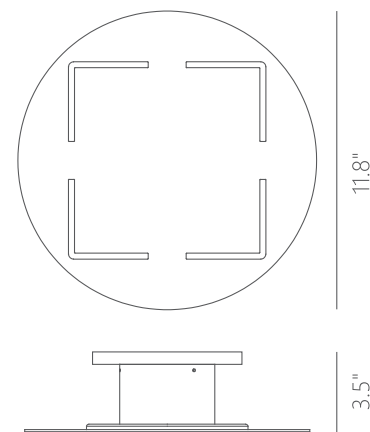

PROJECT			
DATE		TYPE	

PW131140-BC

SHIELD

Material: Aluminum	Color Temp.: 3000K
Difusser: Acrylic	CRI (Ra): ≥90
Finish: BC - Brushed Champagne	LED Rated Life: ≈50,000 Hours
	Dimming: 100% - 10%

	PW131140
Wattage:	16W
Voltage:	100~130V
Total Lumens:	1200
Delivered Lumens:	372