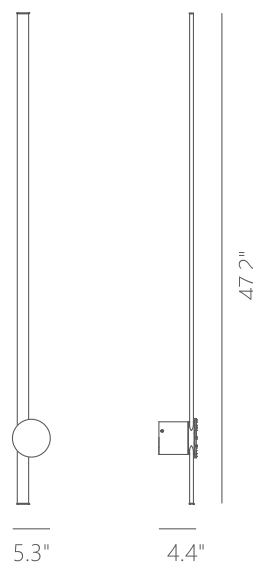

## ZODIAC

**Material:**  
Aluminum

**Diffuser:**  
Polystyrene

**Finish:**  
DT - Deep Taupe

**Color Temp.:**  
3000K

**CRI (Ra):**  
≥90

**LED Rated Life:**  
≈50,000 Hours

**Dimming:**  
100% - 10%

	<b>PW131123</b>
<b>Wattage:</b>	17W
<b>Voltage:</b>	100~130V
<b>Total Lumens:</b>	1700
<b>Delivered Lumens:</b>	595

Dimmable with ELV or TRIAC Dimmer (Not Included)

PageOne Furnishing & Lighting Co., Ltd.