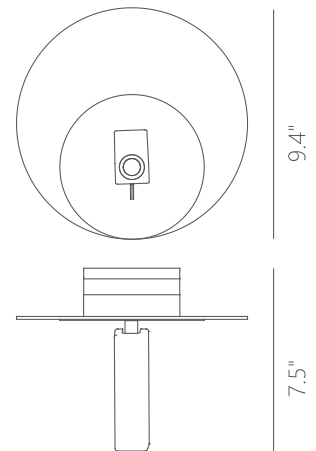

## WATER LILY

**Materials:** Steel, Aluminum  
**Color Temp.:** 3000K  
**Lamp Shade:** Acrylic  
**CRI (Ra):** ≥90  
**Finish:** MH - Matte White  
**LED Rated Life:** ≈50,000 Hours

**PW130998**  
**Wattage:** 11W (3W+8W)  
**Voltage:** 100~240V  
**Total Lumens:** 960  
**Delivered Lumens:** 666