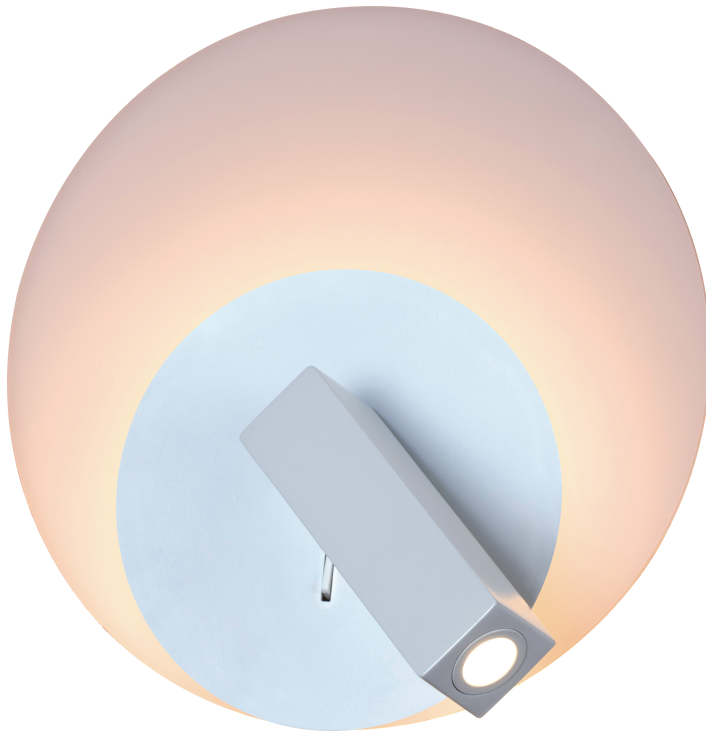

PROJECT			
DATE		TYPE	

PW130998-MH