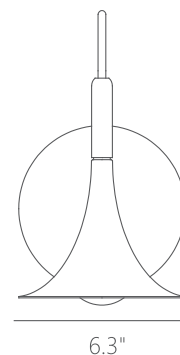

PROJECT			
DATE		TYPE	

PW030026-SDG

JAZZ

Material: Aluminum
Color Temp.: 3000K
Optical Lens: Glass
CRI (Ra): ≥90
Finish: SDG - Satin Dark Gray
LED Rated Life: ≈50,000 Hours
Dimming: 100% - 10%

PW030026
Wattage: 5W
Voltage: 100~240V
Total Lumens: 420
Delivered Lumens: 319