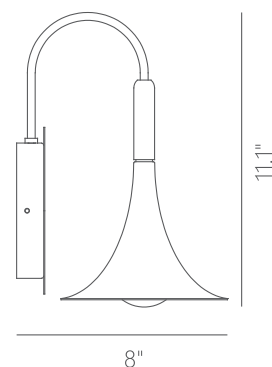

PROJECT			
DATE		TYPE	

PW030026-SDG

JAZZ

Material: Aluminum
Color Temp.: 3000K
Optical Lens: Glass
CRI (Ra): ≥90
Finish: SDG - Satin Dark Gray
LED Rated Life: ≈50,000 Hours
Dimming: 100% - 10%

PW030026
Wattage: 5W
Voltage: 100~240V
Total Lumens: 420
Delivered Lumens: 319