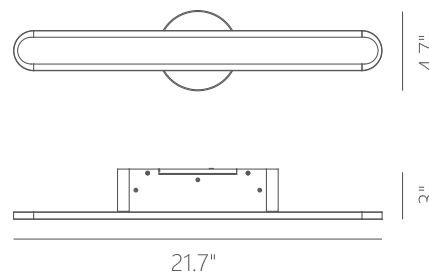

GIANNI

Material: Aluminum	Color Temp.: 3000K
Illuminating Shade: Acrylic	CRI (Ra): ≥90
Finish: BC - Brushed Champagne	LED Rated Life: ≈50,000 Hours
	Dimming: 100% - 10%

PW030021

Wattage:	10W
Voltage:	100~130V
Total Lumens:	840
Delivered Lumens:	365

Dimmable with ELV or TRIAC Dimmer (Not Included)