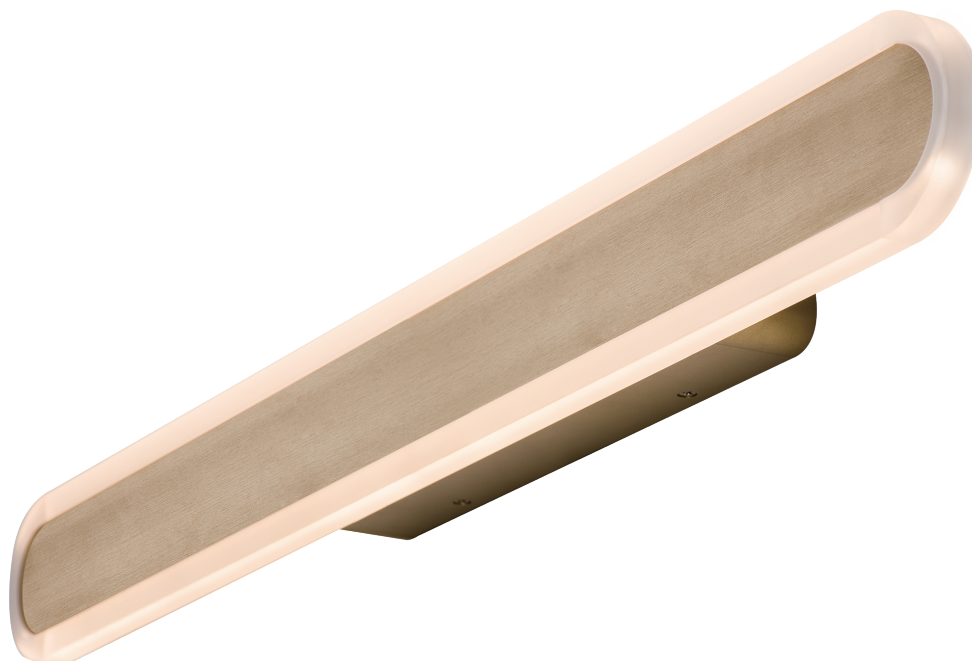

PROJECT			
DATE		TYPE	

PW030021-BC

GIANNI

Material: Aluminum	Color Temp.: 3000K
Illuminating Shade: Acrylic	CRI (Ra): ≥90
Finish: BC - Brushed Champagne	LED Rated Life: ≈50,000 Hours
	Dimming: 100% - 10%

PW030021

Wattage:	10W
Voltage:	100~130V
Total Lumens:	840
Delivered Lumens:	365

Dimmable with ELV or TRIAC Dimmer (Not Included)