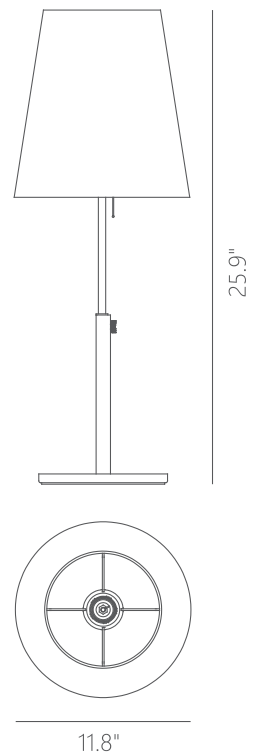

PROJECT			
DATE		TYPE	

PT140940-DT/CW

RINGO

Materials:
Aluminum, Fabric

Lamp Shade:
CW - Cream White

Finish:
DT - Deep Taupe

PT140940

Wattage: 8W MAX
E26 LED