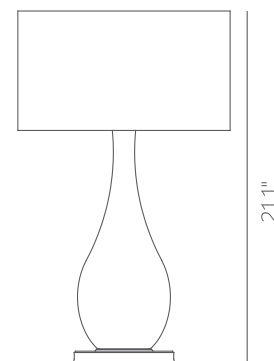

PROJECT			
DATE		TYPE	

PT140920-DT/BK

FABIO

Materials:
Aluminum, Glass,
Fabric

Lamp Shade:
BK - Black

Finish:
DT - Deep Taupe

Color Temp.:
3000K

CRI (Ra):
≥90

LED Rated Life:
≈50,000 Hours

PT140920

Wattage: 10W

Voltage: 100~240V

Total Lumens: 720

Delivered Lumens: 217