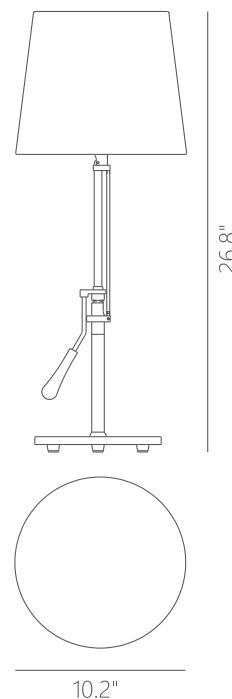

PROJECT			
DATE		TYPE	

PT140192-SN/WH

Retractable for Up and Down

NERO

Materials:
Steel, Fabric

Lamp Shade:
WH - White

Finish:
SN - Satin Nickel

PT140192